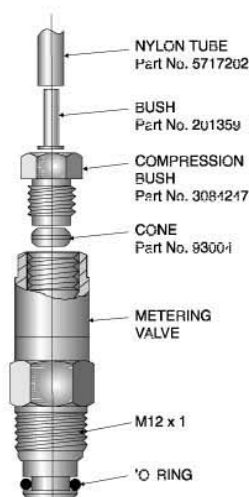

DROMATIC SYSTEM 06

Valves and Junctions

Series 06

INSTRUCTION AND PRODUCT DATA SHEET

ENGLISH

DESCRIPTION:

The DROMATIC 06 is a Single Line, Positive Displacement System for use with oil or light grease. The valves are available either with compression fitting for 4 mm. tube or with 'push-in' fitting for 4 mm. nylon tube. The discharge is preset at 0,03cc. , 0,06cc. , 0,10cc. or 0,16cc. The junctions are available in our standard sizes or a special *Accumino* interchangeable version. These can be directly interchanged for customers using the *Accumino System*.

SPECIFICATION:

Lubricant Range: 1000 cSt - 15cSt Oil
NLGI-00 Grease

Working pressure: 15 to 40 bar (217 to 580 psi.)

Capacity: 0,03cc./0,06cc./0,10cc./
0,16cc. cycle fixed

Min pause time: 40 seconds.

Valve type: Direct.

ORDERING INFORMATION:

Metering Valves (Compression Fitting).

Metering Valves (Push-in):

Part No.	Delivery cc.	Marking on valve
3083410	0,03	3
3083411	0,06	6
3083412	0,10	10
3083413	0,16	16

Part No.	Delivery cc.	Marking on valve
3083458	0.03	3
3083459	0.06	6
3083460	0.10	10
3083461	0.16	16

Double Row:

Part No.	No. of outlets	Dim. 'X'	Dim. 'Y'
3071251	2	40	20
3071252	4	61	41
3071253	6	82	62
3071254	8	103	83
3071255	10	124	104
3071256	12	145	125

INSTALLATION:

Dimensions of Valves Assembled to Junctions