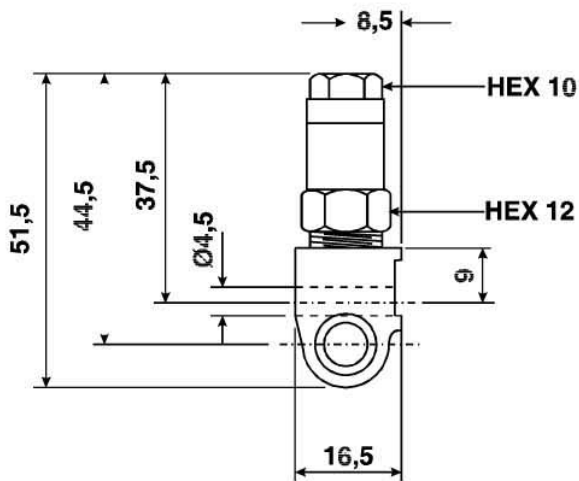

ITALY
Dropsa SpA
t.(+39) 02-250791
f.(+39) 02-25079767

U.S.A.
Dropsa Corporation
t.(+1) 586-566-1540
f.(+1) 586-566-1541

BRAZIL
Dropsa
t.(+55) 011-563-10007
f.(+55) 011-563-19408

AUSTRALIA
Dropsa Australia Ltd.
t.(+61) 02-9938-6644
f.(+61) 02-9938-6611

SPAIN
Polydrop, S.A.
t.(+34) 93-260-22-50
f.(+34) 93-260-22-51

U.K.
Dropsa (UK) Ltd
t.(+44) 01784-431177
f.(+44) 01784-438598

GERMANY
Dropsa GmbH
t.(+49) 0211-394-011
f.(+49) 0211-394-013

FRANCE
Dropsa Ame
t.(+33) 01-3993-0033
f.(+33) 01-3986-2636

© Copyright Dropsa - all rights reserved. Reproduction of any part of this document is strictly forbidden without prior consent from Dropsa.