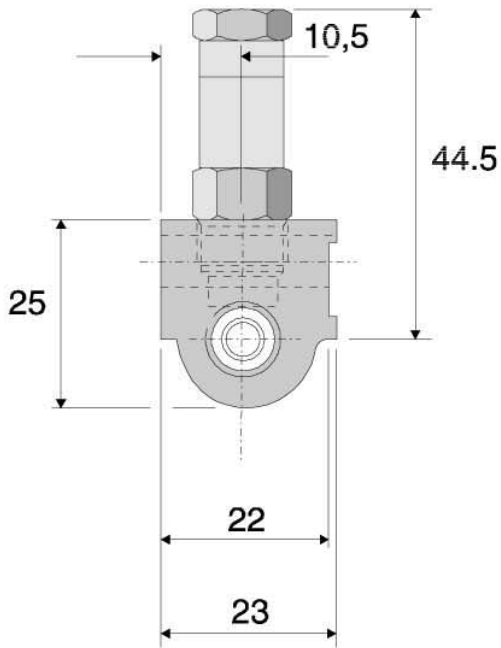

SPECIFICATION:

Lubricant Range: 1000 cSt - 15cSt Oil
NLGI-00 Grease

Working pressure: 15 to 40 bar (217 to 580 psi.)

Capacity: 0,03cc./0,06cc./0,10cc./
0,16cc. cycle fixed

Min pause time: 40 seconds.

Valve type: Direct.

ORDERING INFORMATION:

Metering Valves (Compression Fitting).

Metering Valves (Push-in):

Part No.	Delivery cc.	Marking on valve
3083410	0,03	3
3083411	0,06	6
3083412	0,10	10
3083413	0,16	16

Part No.	Delivery cc.	Marking on valve
3083458	0.03	3
3083459	0.06	6
3083460	0.10	10
3083461	0.16	16

Standard Junctions:

Part No.	No. of outlets
3071221	1
3071222	2
3071223	3
3071224	4
3071225	5
3071226	6
3071227	7
3071228	8

STANDARD JUNCTIONS

Accumino - Interchangeable Junctions:

Single Row:

Part No.	No. of outlets	Dim. 'X'	Dim. 'Y'
3071241	1	40	20
3071242	2	61	41
3071243	3	82	62
3071244	4	103	83
3071245	5	124	104
3071246	6	145	125
3071247	7	166	146
3071248	8	187	167

Double Row:

Part No.	No. of outlets	Dim. 'X'	Dim. 'Y'
3071251	2	40	20
3071252	4	61	41
3071253	6	82	62
3071254	8	103	83
3071255	10	124	104
3071256	12	145	125

INSTALLATION:

Dimensions of Valves Assembled to Junctions