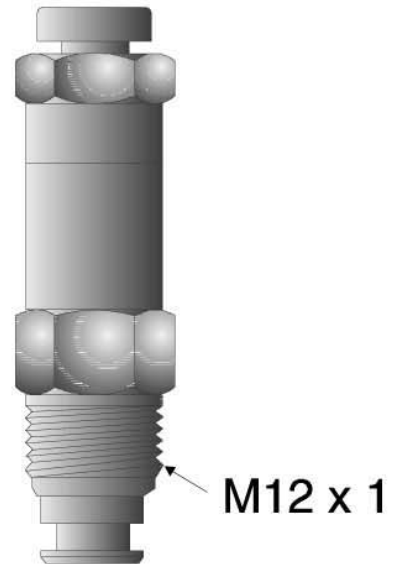

DROMATIC SYSTEM 06

Valves and Junctions

Series 06

INSTRUCTION AND PRODUCT DATA SHEET

ENGLISH

DESCRIPTION:

The DROMATIC 06 is a Single Line, Positive Displacement System for use with oil or light grease. The valves are available either with compression fitting for 4 mm. tube or with 'push-in' fitting for 4 mm. nylon tube. The discharge is preset at 0,03cc. , 0,06cc. , 0,10cc. or 0,16cc. The junctions are available in our standard sizes or a special *Accumino* interchangeable version. These can be directly interchanged for customers using the *Accumino System*.

SPECIFICATION:

Lubricant Range: 1000 cSt - 15cSt Oil
NLGI-00 Grease

Working pressure: 15 to 40 bar (217 to 580 psi.)

Capacity: 0,03cc./0,06cc./0,10cc./
0,16cc. cycle fixed

Min pause time: 40 seconds.

Valve type: Direct.

ORDERING INFORMATION:

Metering Valves (Compression Fitting).

Metering Valves (Push-in):

Part No.	Delivery cc.	Marking on valve
3083410	0,03	3
3083411	0,06	6
3083412	0,10	10
3083413	0,16	16

Part No.	Delivery cc.	Marking on valve
3083458	0.03	3
3083459	0.06	6
3083460	0.10	10
3083461	0.16	16

Standard Junctions:

Part No.	No. of outlets
3071221	1
3071222	2
3071223	3
3071224	4
3071225	5
3071226	6
3071227	7
3071228	8

STANDARD JUNCTIONS

Accumino - Interchangeable Junctions:

Single Row:

Part No.	No. of outlets	Dim. 'X'	Dim. 'Y'
3071241	1	40	20
3071242	2	61	41
3071243	3	82	62
3071244	4	103	83
3071245	5	124	104
3071246	6	145	125
3071247	7	166	146
3071248	8	187	167