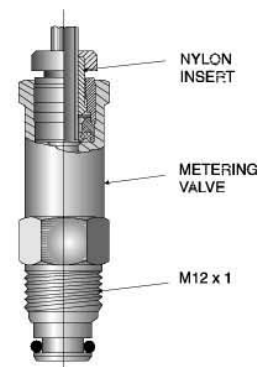

DROMATIC SYSTEM 06

Valves and Junctions

Series 06

INSTRUCTION AND PRODUCT DATA SHEET

ENGLISH

DESCRIPTION:

The DROMATIC 06 is a Single Line, Positive Displacement System for use with oil or light grease. The valves are available either with compression fitting for 4 mm. tube or with 'push-in' fitting for 4 mm. nylon tube. The discharge is preset at 0,03cc. , 0,06cc. , 0,10cc. or 0,16cc. The junctions are available in our standard sizes or a special *Accumino* interchangeable version. These can be directly interchanged for customers using the *Accumino System*.

SPECIFICATION:

Lubricant Range: 1000 cSt - 15cSt Oil
NLGI-00 Grease

Working pressure: 15 to 40 bar (217 to 580 psi.)

Capacity: 0,03cc./0,06cc./0,10cc./
0,16cc. cycle fixed

Min pause time: 40 seconds.

Valve type: Direct.

ORDERING INFORMATION:

Metering Valves (Compression Fitting).

Metering Valves (Push-in):

Part No.	Delivery cc.	Marking on valve
3083410	0,03	3
3083411	0,06	6
3083412	0,10	10
3083413	0,16	16

Part No.	Delivery cc.	Marking on valve
3083458	0.03	3
3083459	0.06	6
3083460	0.10	10
3083461	0.16	16

Double Row:

Part No.	No. of outlets	Dim. 'X'	Dim. 'Y'
3071251	2	40	20
3071252	4	61	41
3071253	6	82	62
3071254	8	103	83
3071255	10	124	104
3071256	12	145	125

INSTALLATION:

Dimensions of Valves Assembled to Junctions