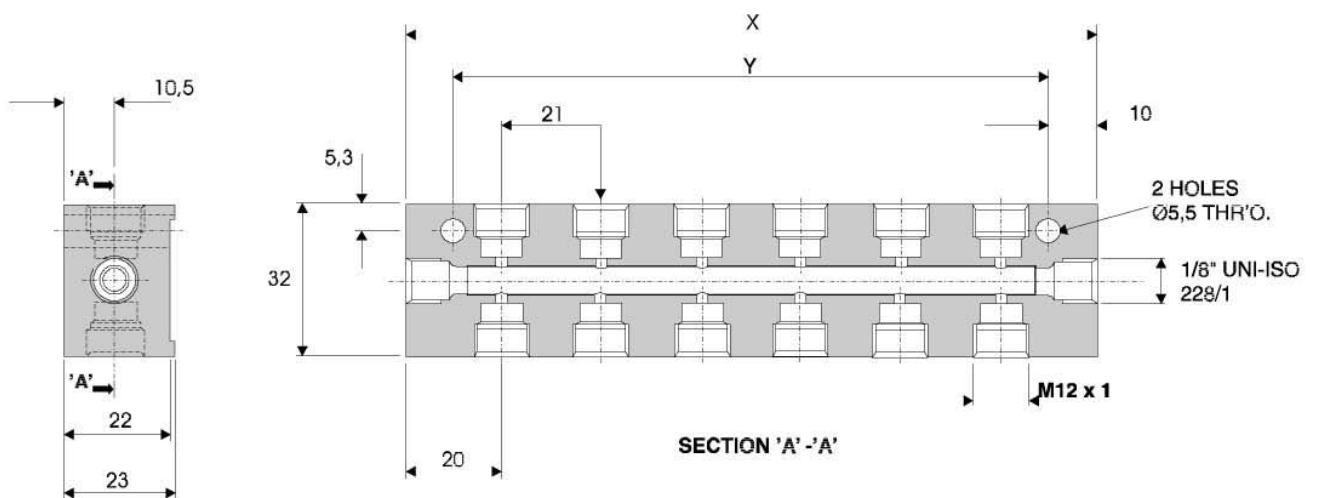

Standard Junctions:

Part No.	No. of outlets
3071221	1
3071222	2
3071223	3
3071224	4
3071225	5
3071226	6
3071227	7
3071228	8

STANDARD JUNCTIONS

Accumino - Interchangeable Junctions:

Single Row:

Part No.	No. of outlets	Dim. 'X'	Dim. 'Y'
3071241	1	40	20
3071242	2	61	41
3071243	3	82	62
3071244	4	103	83
3071245	5	124	104
3071246	6	145	125
3071247	7	166	146
3071248	8	187	167

Double Row:

Part No.	No. of outlets	Dim. 'X'	Dim. 'Y'
3071251	2	40	20
3071252	4	61	41
3071253	6	82	62
3071254	8	103	83
3071255	10	124	104
3071256	12	145	125

INSTALLATION:

Dimensions of Valves Assembled to Junctions