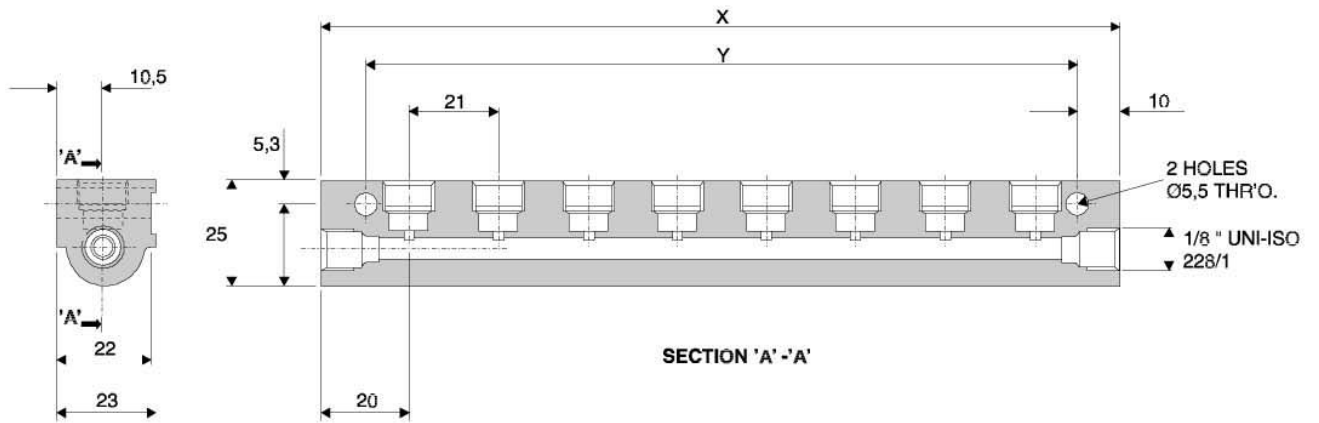

Standard Junctions:

Part No.	No. of outlets
3071221	1
3071222	2
3071223	3
3071224	4
3071225	5
3071226	6
3071227	7
3071228	8

STANDARD JUNCTIONS

Accumino - Interchangeable Junctions:

Single Row:

Part No.	No. of outlets	Dim. 'X'	Dim. 'Y'
3071241	1	40	20
3071242	2	61	41
3071243	3	82	62
3071244	4	103	83
3071245	5	124	104
3071246	6	145	125
3071247	7	166	146
3071248	8	187	167

Double Row:

Part No.	No. of outlets	Dim. 'X'	Dim. 'Y'
3071251	2	40	20
3071252	4	61	41
3071253	6	82	62
3071254	8	103	83
3071255	10	124	104
3071256	12	145	125

INSTALLATION:

Dimensions of Valves Assembled to Junctions