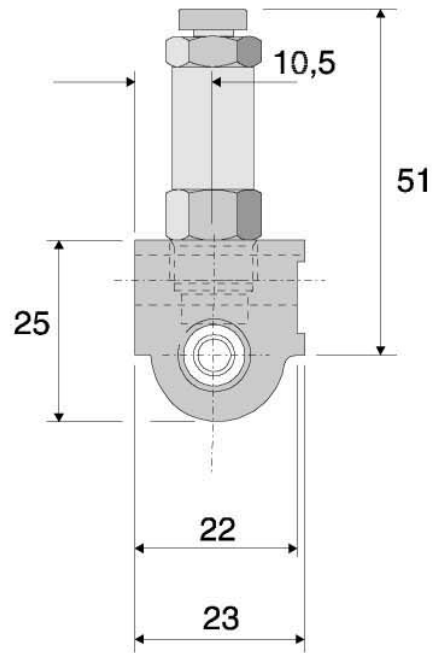

Metering Valve (compression fitting) in Standard Junction.

Metering Valve (push-in) in Accumino Interchangeable Junctions.