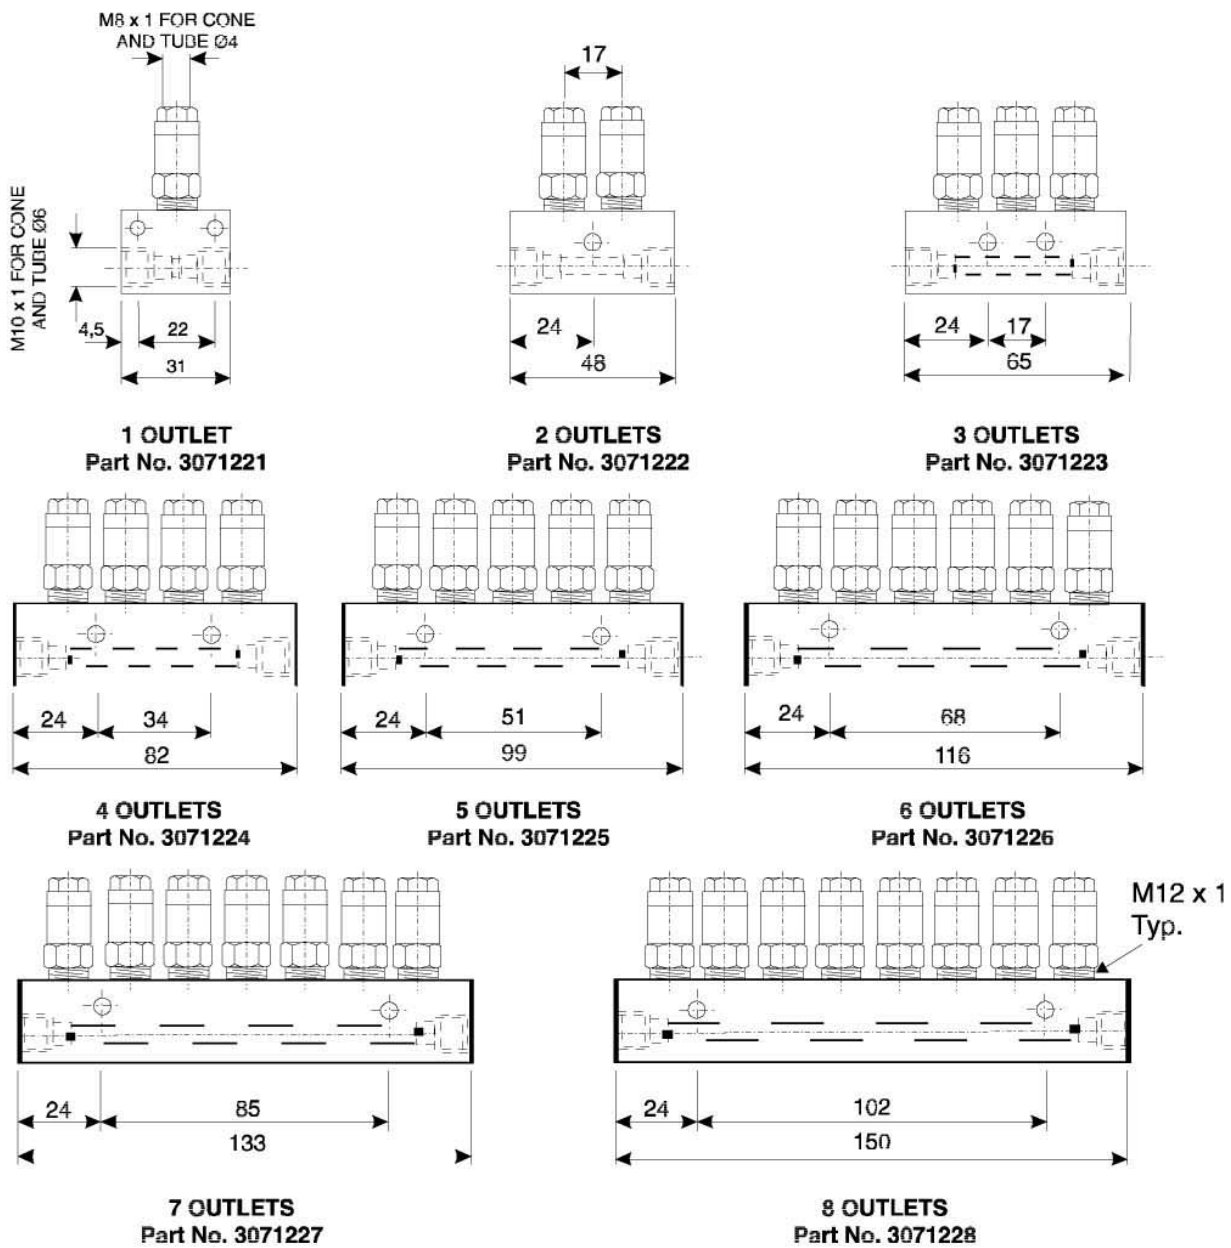

DROMATIC SYSTEM 06

Valves and Junctions

Series 06

INSTRUCTION AND PRODUCT DATA SHEET

ENGLISH

DESCRIPTION:

The DROMATIC 06 is a Single Line, Positive Displacement System for use with oil or light grease. The valves are available either with compression fitting for 4 mm. tube or with 'push-in' fitting for 4 mm. nylon tube. The discharge is preset at 0,03cc. , 0,06cc. , 0,10cc. or 0,16cc. The junctions are available in our standard sizes or a special *Accumino* interchangeable version. These can be directly interchanged for customers using the *Accumino System*.

SPECIFICATION:

Lubricant Range: 1000 cSt - 15cSt Oil
NLGI-00 Grease

Working pressure: 15 to 40 bar (217 to 580 psi.)

Capacity: 0,03cc./0,06cc./0,10cc./
0,16cc. cycle fixed

Min pause time: 40 seconds.

Valve type: Direct.

Standard Junctions:

Part No.	No. of outlets
3071221	1
3071222	2
3071223	3
3071224	4
3071225	5
3071226	6
3071227	7
3071228	8

STANDARD JUNCTIONS

Accumino - Interchangeable Junctions:

Single Row:

Part No.	No. of outlets	Dim. 'X'	Dim. 'Y'
3071241	1	40	20
3071242	2	61	41
3071243	3	82	62
3071244	4	103	83
3071245	5	124	104
3071246	6	145	125
3071247	7	166	146
3071248	8	187	167

Double Row:

Part No.	No. of outlets	Dim. 'X'	Dim. 'Y'
3071251	2	40	20
3071252	4	61	41
3071253	6	82	62
3071254	8	103	83
3071255	10	124	104
3071256	12	145	125

INSTALLATION:

Dimensions of Valves Assembled to Junctions